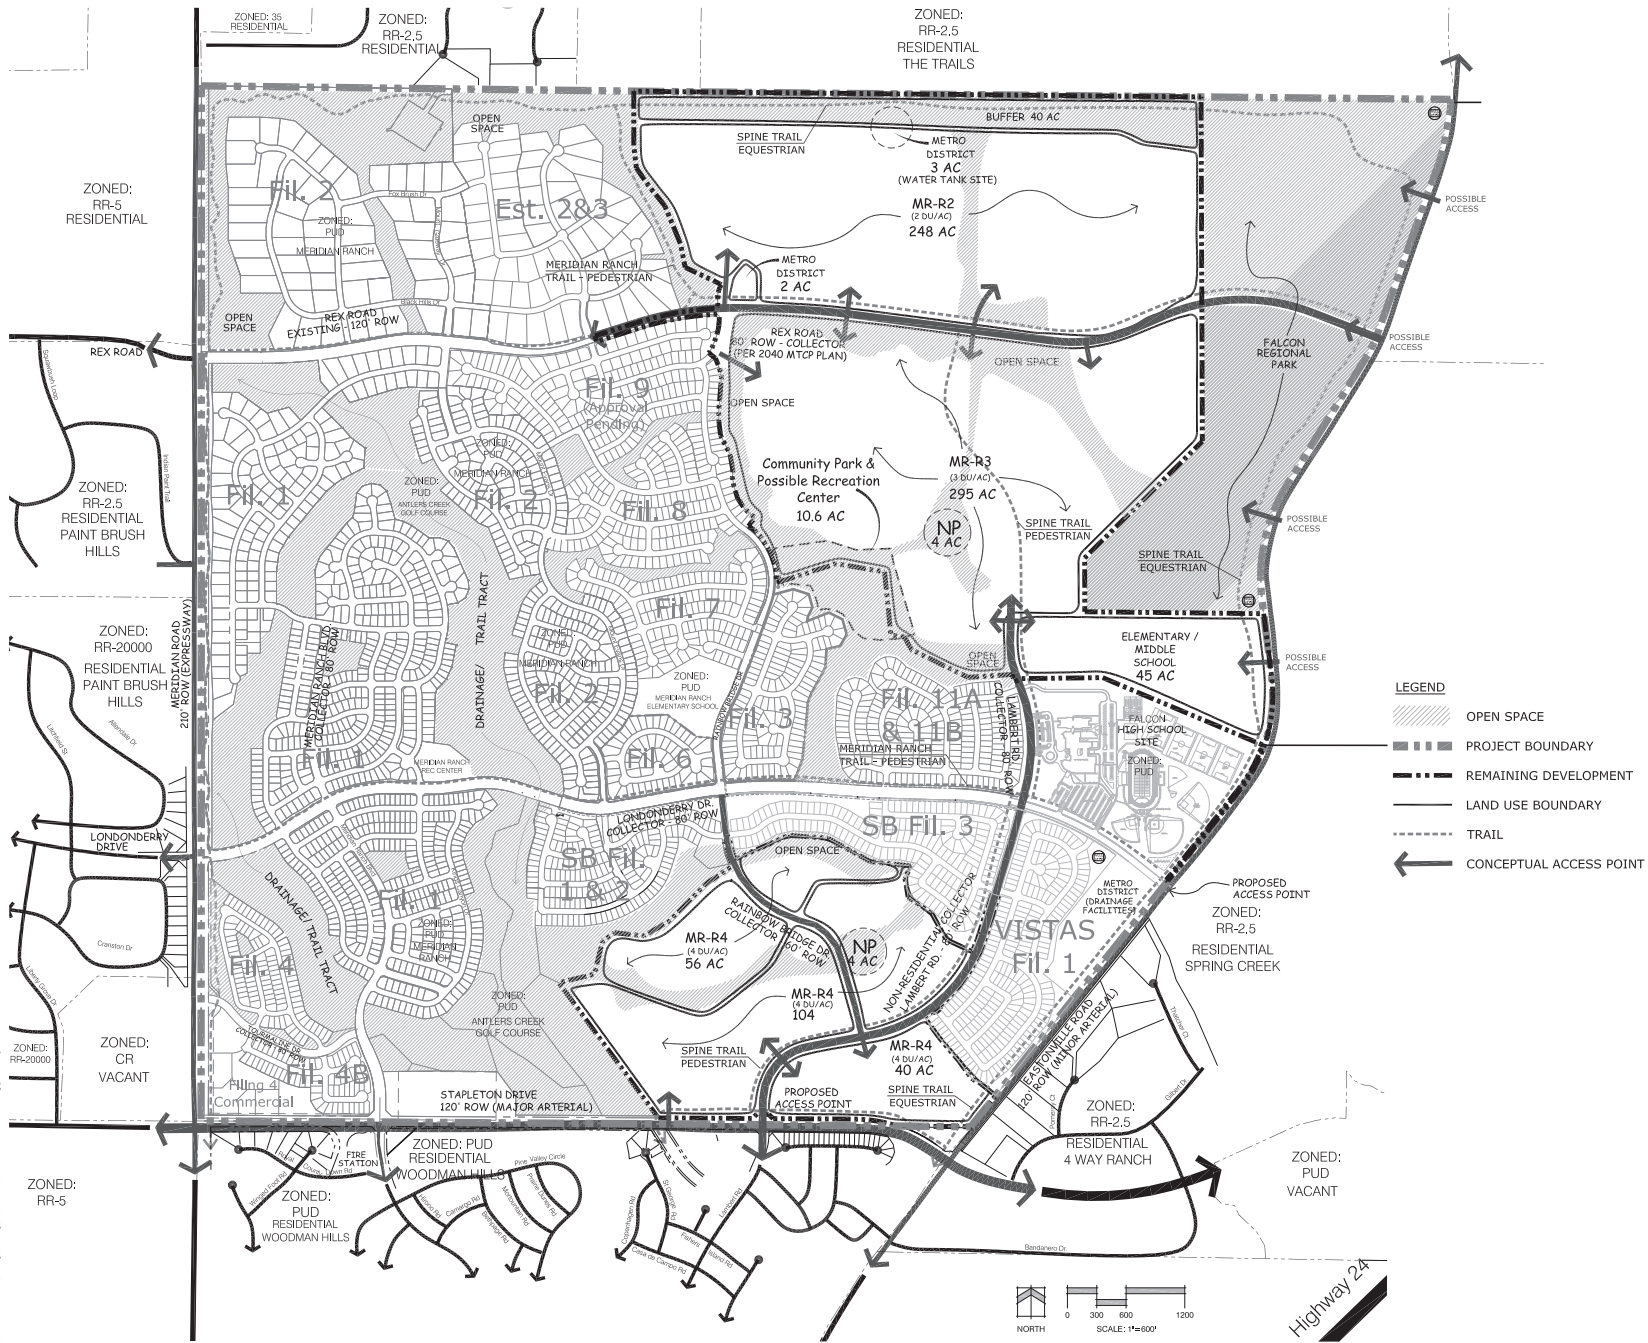

1. **LEGEND**
2. OPEN SPACE
   - PROJECT BOUNDARY
   - REMAINING DEVELOPMENT
   - LAND USE BOUNDARY
   - TRAIL
   - CONCEPTUAL ACCESS POINT

Highway 24

Land Planning
Landscape Architecture
Urban Design

N.E.S. Inc.
538 South Tejon Street
Colorado Springs, CO 80903
Tel. 719.471.0073
Fax 719.471.0267
www.nescolorado.com
© 2010. All Rights Reserved.

**MERIDIAN RANCH
SKETCH PLAN**

Sketch Plan
(As Amended)

3
OF 4

SKP-11-002