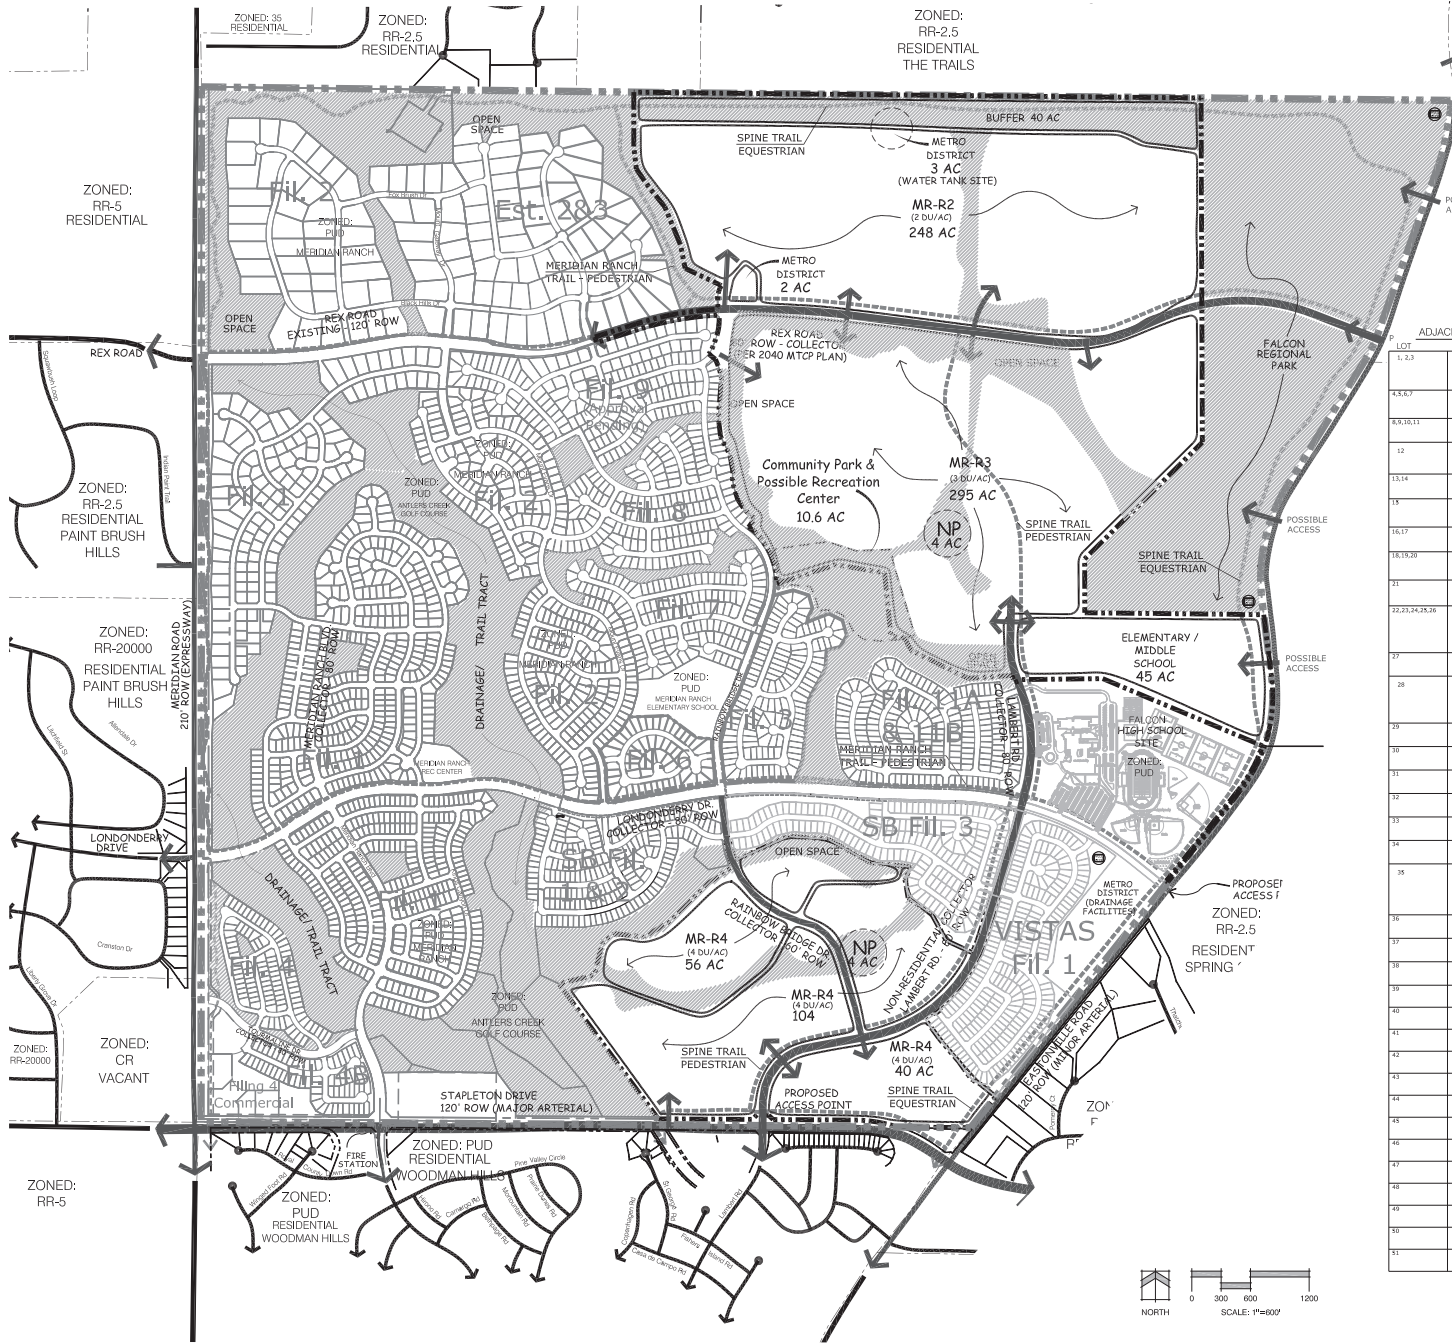

ADJACENT PROPERTY OWNERS:

DATE: PROJECT NO.: PREPARED BY: J. LOMBERO

**MERIDIAN RANCH
SKETCH PLAN**

DATE: PROJECT NO.: PREPARED BY: J. LOMBERO

DATE:	BY:	DESCRIPTION:
8/1/17	JR	COUNTY COMMENTS
11/1/17	JR	COUNTY COMMENTS

Adjacent Owners Map

4

OF 4